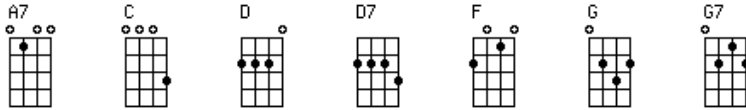

TA032 : Daydream (sing E)

C A7 F G
 What a day for a daydream. what a day for a daydreaming boy.
 C A7 F G
 and I'm lost in a daydream. dreamin'`bout my bundle of joy.

F D7 C A7
 and even if *time ain't really on my side,
 F D7 C A7
 it's one of those days for takin' a walk outside,
 F D7 C A7
 I'm blowin the day to take a walk in the sun,
 D G G7
 and fall on my face on somebody's new mowed lawn!

*** *Whistle Melody as the solo:* ***

F D7 C A7
 And you can be sure that if you're feeling right,
 F D7 C A7
 A daydream will last long into the night,
 F D7 C A7
 Tomorrow at breakfast you may pick up your ears,
 D G G7
 Or you may be daydreamin' for a thousand years!